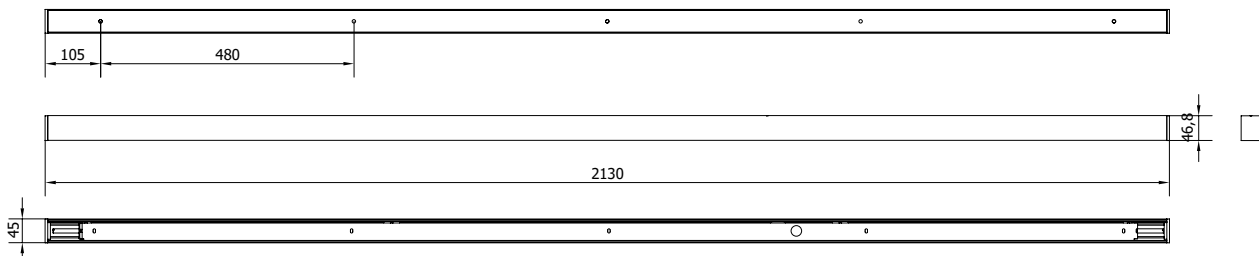

K - TYPE K 213 - MAX 3 FITTINGS