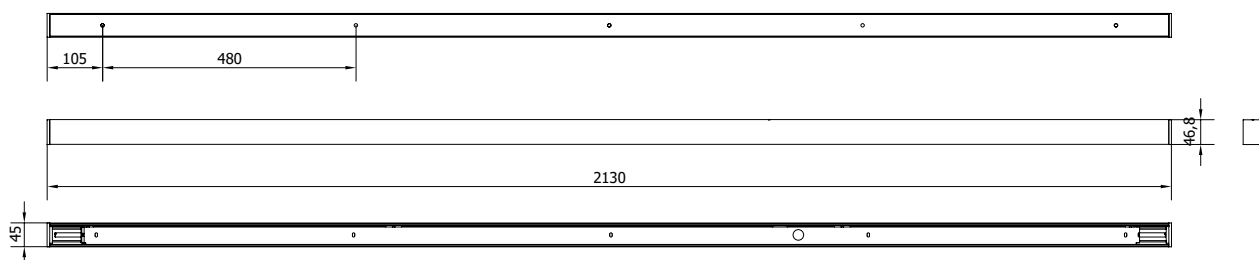

X - TYPE X 213 - MAX 5 FITTINGS