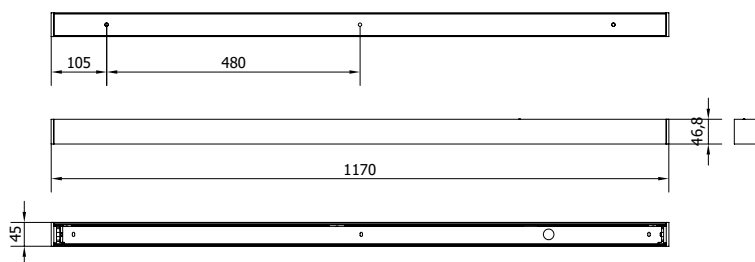

Rosone barra type Z (Glo, Lit, MoM)

TECHNICAL SHEET

Z - TYPE Z 117

Mounting: a soffitto / ceiling

Environment: Indoor - IP20

Materials: Metallo / Metal

Information: Bar canopy with max 3 fittings

Z - TYPE Z 213

Mounting: a soffitto / ceiling

Environment: Indoor - IP20

Materials: Metallo / Metal

Information: Bar canopy with max 5 fittings

Z - TYPE Z 117 - MAX 3 FITTINGS

Z - TYPE Z 213 - MAX 5 FITTINGS

Finiture / Finishes

Metallo verniciato titanio opaco
Matt titanium varnished metal

Metallo verniciato bronzo opaco
Matt bronze varnished metal

Codici/ Codes

CODICI / CODES	MISURA / SIZE	STRUTTURA / STRUCTURE	COVER	DETTAGLI / DETAILS
ZZ0118-B-117-03-NXBE	L 117 - 3 fittings	metallo bianco opaco / matt white metal	metallo titanio / titanium metal	
ZZ0116-B-117-03-NXBE	L 117 - 3 fittings	metallo bianco opaco / matt white metal	metallo bronzo / bronze metal	
ZZ0111-B-117-03-NXBE	L 117 - 3 fittings	metallo bianco opaco / matt white metal	metallo nero / black metal	
ZZ0106-B-117-03-NXBE	L 117 - 3 fittings	metallo bianco opaco / matt white metal	metallo oro / gold metal	
ZZ0101-B-117-03-NXBE	L 117 - 3 fittings	metallo bianco opaco / matt white metal	metallo bianco / white metal	
ZZ0118-B-213-05-NXBE	L 213 - 5 fittings	metallo bianco opaco / matt white metal	metallo titanio / titanium metal	
ZZ0116-B-213-05-NXBE	L 213 - 5 fittings	metallo bianco opaco / matt white metal	metallo bronzo / bronze metal	
ZZ0111-B-213-05-NXBE	L 213 - 5 fittings	metallo bianco opaco / matt white metal	metallo nero / black metal	
ZZ0106-B-213-05-NXBE	L 213 - 5 fittings	metallo bianco opaco / matt white metal	metallo oro / gold metal	
ZZ0101-B-213-05-NXBE	L 213 - 5 fittings	metallo bianco opaco / matt white metal	metallo bianco / white metal	

Rosone barra type Y (Altura)

TECHNICAL SHEET

Y - TYPE Z 117

Mounting: a soffitto / ceiling

Environment: Indoor - IP20

Materials: Metallo / Metal

Information: Bar canopy with max 2 fittings

Lighting Control: dimmable 0-10V