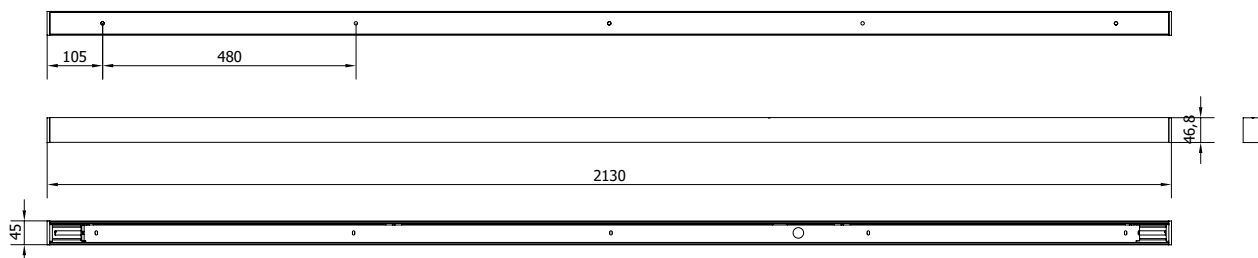

Rosone barra type Z (Glo, Lit, MoM)

TECHNICAL SHEET

Z - TYPE Z 117

Mounting: a soffitto / ceiling

Environment: Indoor - IP20

Materials: Metallo / Metal

Information: Bar canopy with max 3 fittings

Z - TYPE Z 213

Mounting: a soffitto / ceiling

Environment: Indoor - IP20

Materials: Metallo / Metal

Information: Bar canopy with max 5 fittings

Z - TYPE Z 117 - MAX 3 FITTINGS

Z - TYPE Z 213 - MAX 5 FITTINGS

Finiture / Finishes

Rosone barra type Y (Altura)

TECHNICAL SHEET

Y - TYPE Z 117

Mounting: a soffitto / ceiling

Environment: Indoor - IP20

Materials: Metallo / Metal

Information: Bar canopy with max 2 fittings

Lighting Control: dimmable 0-10V