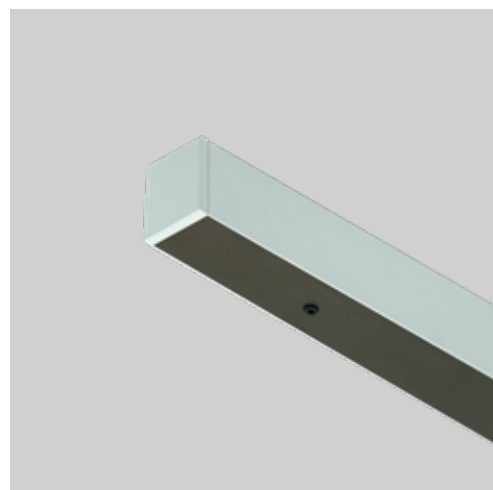

Rosone barra type Z (Glo, Lit, MoM)

TECHNICAL SHEET

Z - TYPE Z 117

Mounting: a soffitto / ceiling

Environment: Indoor - IP20

Materials: Metallo / Metal

Information: Bar canopy with max 3 fittings

Z - TYPE Z 213

Rosone barra type Y (Altura)

TECHNICAL SHEET

Y - TYPE Z 117

Mounting: a soffitto / ceiling

Environment: Indoor - IP20

Materials: Metallo / Metal

Information: Bar canopy with max 2 fittings

Lighting Control: dimmable 0-10V

Y - TYPE Z 213

Mounting: a soffitto / ceiling

Environment: Indoor - IP20

Materials: Metallo / Metal

Information: Bar canopy with max 3 fittings

Lighting Control: dimmable 0-10V

Y - TYPE Y 117 - MAX 2 FITTINGS