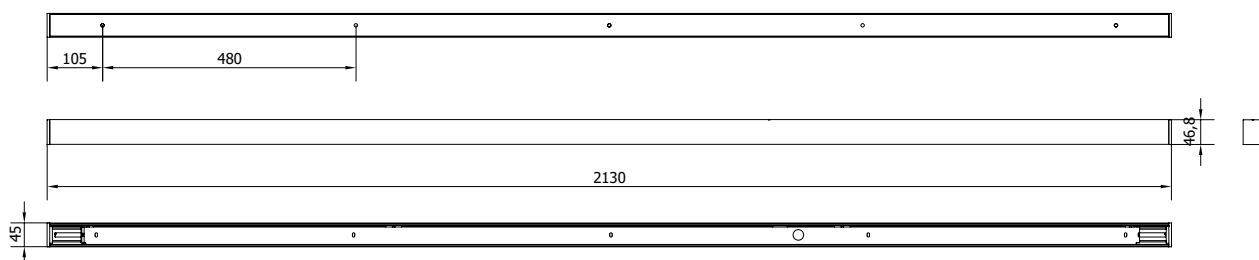

Y - TYPE Y 213 - MAX 3 FITTINGS