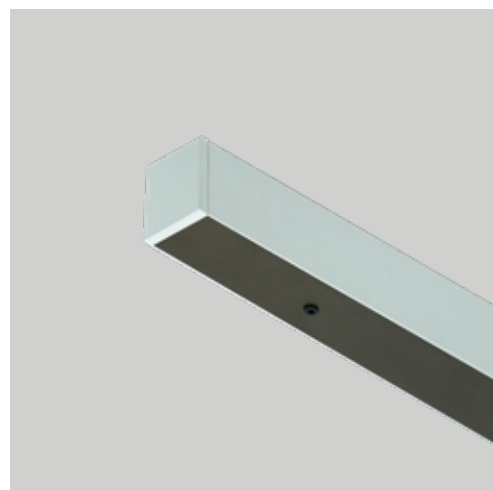

Rosone barra type Z (Glo, Lit, MoM)

TECHNICAL SHEET

Z - TYPE Z 117

Mounting: a soffitto / ceiling

Environment: Indoor - IP20

Materials: Metallo / Metal

Information: Bar canopy with max 3 fittings

Z - TYPE Z 213

X - TYPE X 213

Mounting: a soffitto / ceiling

Environment: Indoor - IP20

Materials: Metallo / Metal

Information: Bar canopy with max 5 fittings

Lighting Control: dimmable 0-10V

X - TYPE X 117 - MAX 3 FITTINGS