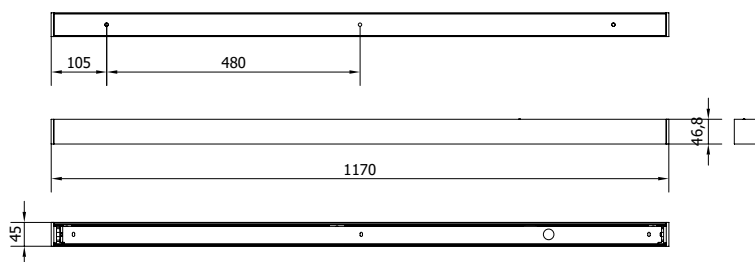

X - TYPE X 213

Mounting: a soffitto / ceiling

Environment: Indoor - IP20

Materials: Metallo / Metal

Information: Bar canopy with max 5 fittings

Lighting Control: dimmable 0-10V

X - TYPE X 117 - MAX 3 FITTINGS