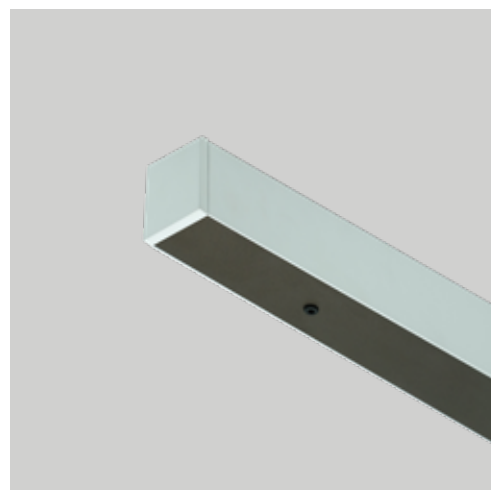

Rosone barra type Z (Glo, Lit, MoM)

TECHNICAL SHEET

Z - TYPE Z 117

Mounting: a soffitto / ceiling

Environment: Indoor - IP20

Materials: Metallo / Metal

Information: Bar canopy with max 3 fittings

Z - TYPE Z 213

Mounting: a soffitto / ceiling

Environment: Indoor - IP20

Materials: Metallo / Metal

Information: Bar canopy with max 5 fittings

Z - TYPE Z 117 - MAX 3 FITTINGS

Z - TYPE Z 213 - MAX 5 FITTINGS

Finiture / Finishes

Struttura / Structure

Bianco
White

Metal cover

Metallo verniciato nero opaco
Matt black varnished metal

Metallo verniciato oro opaco
Matt gold varnished metal

Metallo verniciato bianco opaco
Matt white varnished metal

Rosone barra type Y (Altura)

TECHNICAL SHEET

Y - TYPE Z 117

Mounting: a soffitto / ceiling

Environment: Indoor - IP20

Materials: Metallo / Metal

Information: Bar canopy with max 2 fittings

Lighting Control: dimmable 0-10V