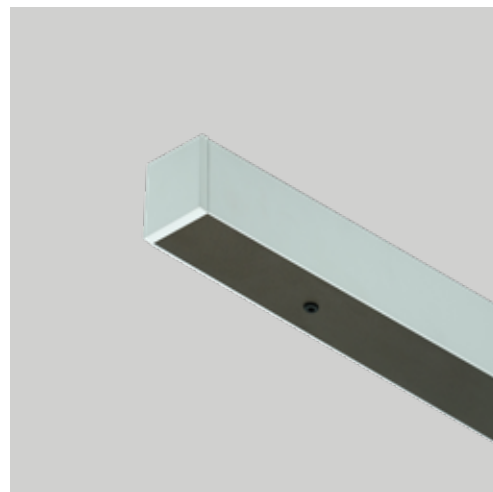

Rosone barra type Z (Glo, Lit, MoM)

TECHNICAL SHEET

Z - TYPE Z 117

Mounting: a soffitto / ceiling

Environment: Indoor - IP20

Materials: Metallo / Metal

Information: Bar canopy with max 3 fittings

Z - TYPE Z 213

K - TYPE Z 213

Mounting: a soffitto / ceiling

Environment: Indoor - IP20

Materials: Metallo / Metal

Information: Bar canopy with max 3 fittings

Lighting Control: dimmable 0-10V

K - TYPE K 117 - MAX 2 FITTINGS