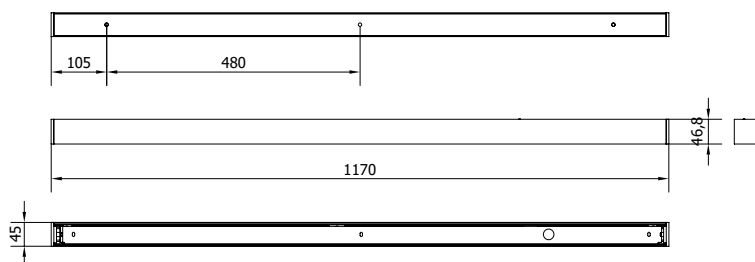

Rosone barra type Z (Glo, Lit, MoM)

TECHNICAL SHEET

Z - TYPE Z 117

Mounting: a soffitto / ceiling

Environment: Indoor - IP20

Materials: Metallo / Metal

Information: Bar canopy with max 3 fittings

Z - TYPE Z 213

Rosone barra type Y (Altura)

TECHNICAL SHEET

Y - TYPE Z 117

Mounting: a soffitto / ceiling

Environment: Indoor - IP20

Materials: Metallo / Metal

Information: Bar canopy with max 2 fittings

Lighting Control: dimmable 0-10V

Y - TYPE Z 213

Mounting: a soffitto / ceiling

Environment: Indoor - IP20

Materials: Metallo / Metal

Information: Bar canopy with max 3 fittings

Lighting Control: dimmable 0-10V

Y - TYPE Y 117 - MAX 2 FITTINGS